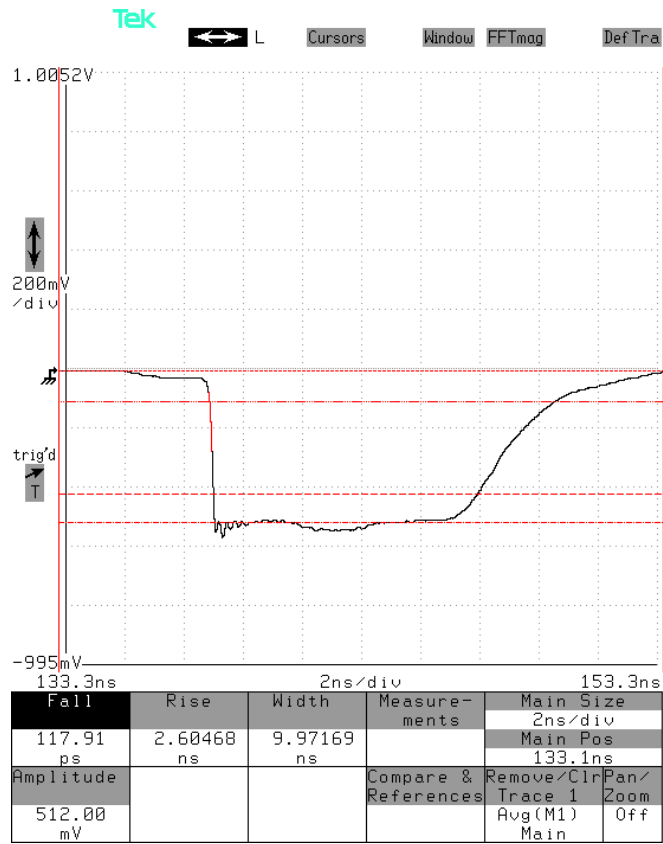

Output Amplitude: up to $\pm 50V$, to 50Ω
Pulse Width (FWHM): 2 - 100 ns
Rise Time (20%-80%): ≤ 300 ps
Fall Time (80%-20%): ≤ 3 ns
PRF: 1 Hz - 20 kHz
Jitter, Stability: OK
Prime Power: 100-240V AC, 50-60 Hz.

Basic specifications: →

Test Waveforms

10 kHz, 100 ns, +50V, leading edge,

10 kHz, 100 ns, +50V, full pulse,

1 ns/div. 20 V/div (200 mV \times 40 dB):

20 ns/div. 20 V/div (200 mV \times 40 dB):

10 kHz, 10 ns, -50V,

2 ns/div. 20 V/div (200 mV × 40 dB):

10 kHz, 5 ns, -50V,

2 ns/div. 20 V/div (200 mV × 40 dB):