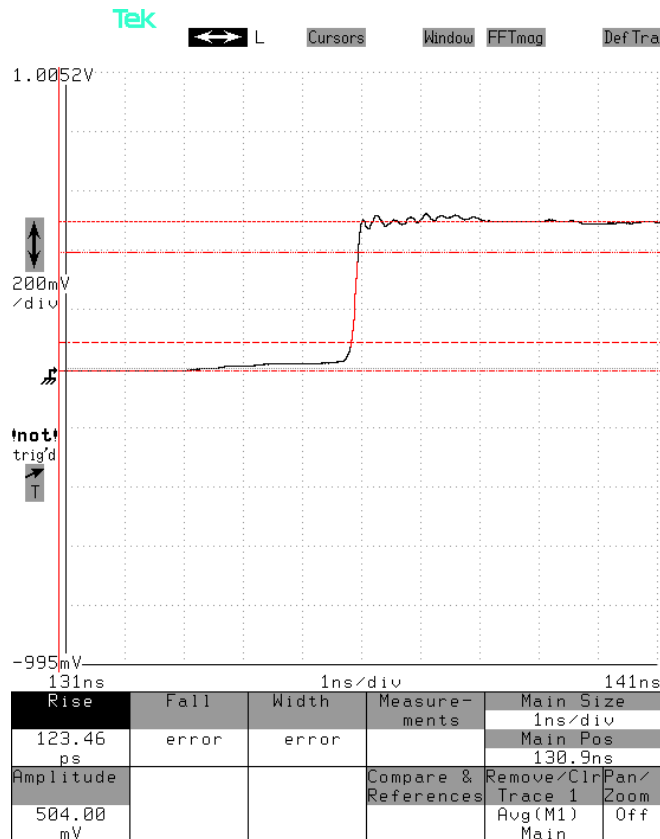

Output Amplitude: up to $\pm 50V$, to 50Ω
Pulse Width (FWHM): 2 - 100 ns
Rise Time (20%-80%): ≤ 300 ps
Fall Time (80%-20%): ≤ 3 ns
PRF: 1 Hz - 20 kHz
Jitter, Stability: OK
Prime Power: 100-240V AC, 50-60 Hz.

Basic specifications: →

Test Waveforms

10 kHz, 100 ns, +50V, leading edge,

10 kHz, 100 ns, +50V, full pulse,

1 ns/div. 20 V/div (200 mV \times 40 dB):

20 ns/div. 20 V/div (200 mV \times 40 dB):

10 kHz, 10 ns, -50V,

2 ns/div. 20 V/div (200 mV × 40 dB):

10 kHz, 5 ns, -50V,

2 ns/div. 20 V/div (200 mV × 40 dB):