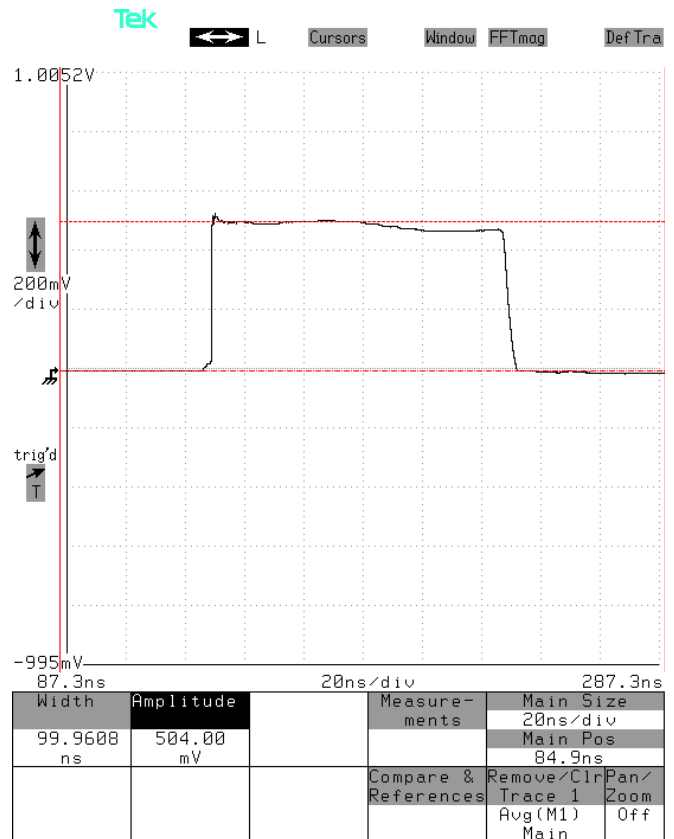

Output Amplitude: up to $\pm 50V$, to 50Ω
Pulse Width (FWHM): 2 - 100 ns
Rise Time (20%-80%): ≤ 300 ps
Fall Time (80%-20%): ≤ 3 ns
PRF: 1 Hz - 20 kHz
Jitter, Stability: OK
Prime Power: 100-240V AC, 50-60 Hz.

Basic specifications: →

Test Waveforms

10 kHz, 100 ns, +50V, leading edge,

10 kHz, 100 ns, +50V, full pulse,

1 ns/div. 20 V/div (200 mV \times 40 dB):

20 ns/div. 20 V/div (200 mV \times 40 dB):

10 kHz, 10 ns, -50V,

2 ns/div. 20 V/div (200 mV × 40 dB):

10 kHz, 5 ns, -50V,

2 ns/div. 20 V/div (200 mV × 40 dB):