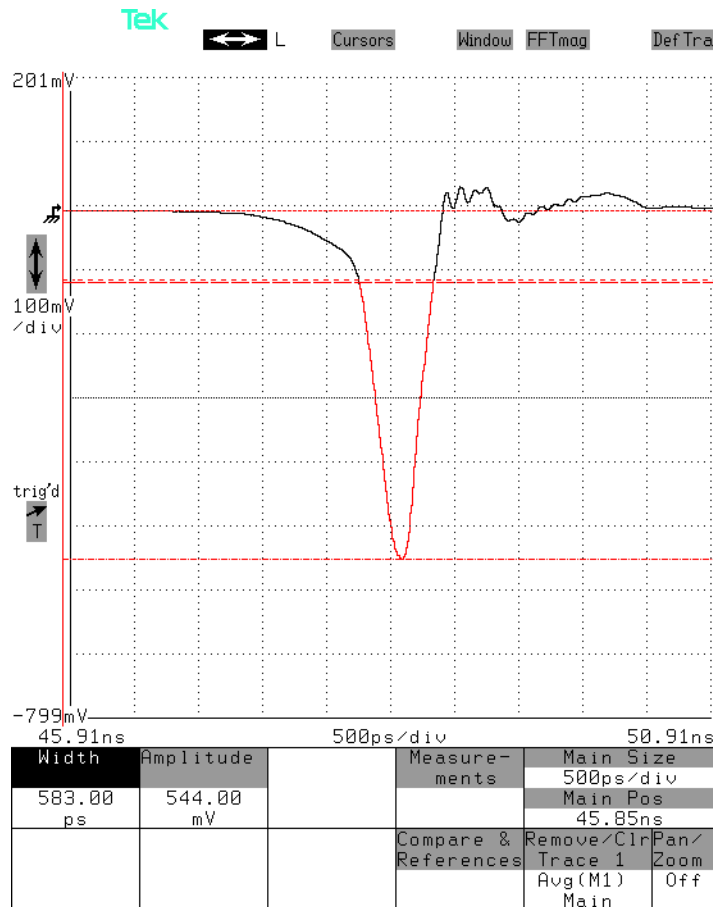

info@avtechpulse.com - http://www.avtechpulse.com/

PERFORMANCE CHECKSHEET

Model: AVMH-3-C-M-N  
Type: Ultra-High-Speed Impulse Generator  
S.N.: 12035  
Date: July 10, 2008

At 12 MHz, maximum amplitude

500 ps/div. 10 V/div (100 mV × 40 dB):

a) Output Signal Amplitude: 0 to -50V

b) Pulse Width (at 20% rise): < 600 ps

c) Rise Time (20%-80%): N/A

d) Fall Time (80%-20%): N/A

e) PRF: 3 kHz – 25 MHz

f) Jitter, Stability: OK

g) Prime Power: 100-240V AC, 50-60 Hz.

References levels: 20%, 80%.