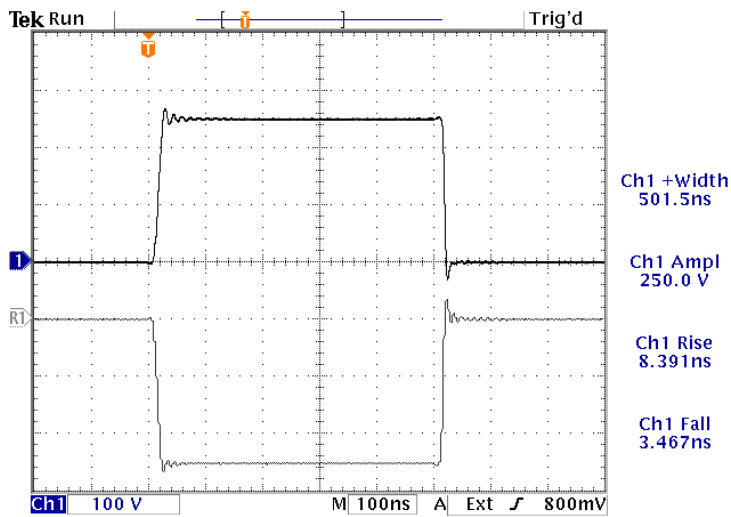

info@avtechpulse.com - http://www.avtechpulse.com/

PERFORMANCE CHECKSHEET

Model: AVR-AHF-1-B-PN
Type: High Voltage Pulse Generator
S.N.: 13751
Date: June 19, 2018

19 Jun 2018
09:43:47

100 kHz, 100 ns, +250V and -250V into a 50Ω load.
100 V/div, 40 ns/div.

- a) Output Signal Amplitude: to ±250V
- b) Pulse Width (FWHM): 50 - 500 ns, 4% duty cycle
- c) Rise Time (20%-80%): < 10 ns
- d) Fall Time (20%-80%): < 10 ns
- e) PRF: 1 Hz - 100 kHz
- f) Jitter, Stability: OK
- g) Prime Power: 100-240V AC, 50-60 Hz.

19 Jun 2018
09:44:51

10 kHz, 500 ns, +250V and -250V into a 50Ω load.
100 V/div, 100 ns/div.

References levels: 20%, 80%.