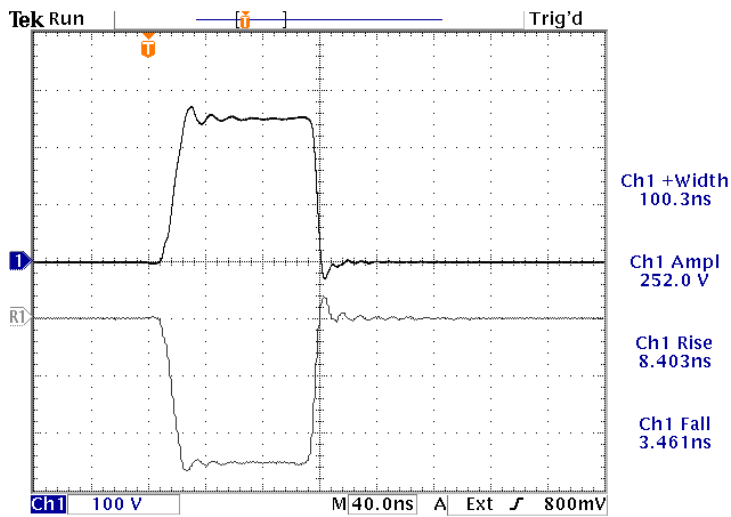

info@avtechpulse.com - http://www.avtechpulse.com/

PERFORMANCE CHECKSHEET

Model: AVR-AHF-1-B-PN
Type: High Voltage Pulse Generator
S.N.: 13751
Date: June 19, 2018

19 Jun 2018
09:43:47

100 kHz, 100 ns, +250V and -250V into a 50Ω load.
100 V/div, 40 ns/div.

- a) Output Signal Amplitude: to ±250V
- b) Pulse Width (FWHM): 50 - 500 ns, 4% duty cycle
- c) Rise Time (20%-80%): < 10 ns
- d) Fall Time (20%-80%): < 10 ns
- e) PRF: 1 Hz - 100 kHz
- f) Jitter, Stability: OK
- g) Prime Power: 100-240V AC, 50-60 Hz.

19 Jun 2018
09:44:51

10 kHz, 500 ns, +250V and -250V into a 50Ω load.
100 V/div, 100 ns/div.

References levels: 20%, 80%.