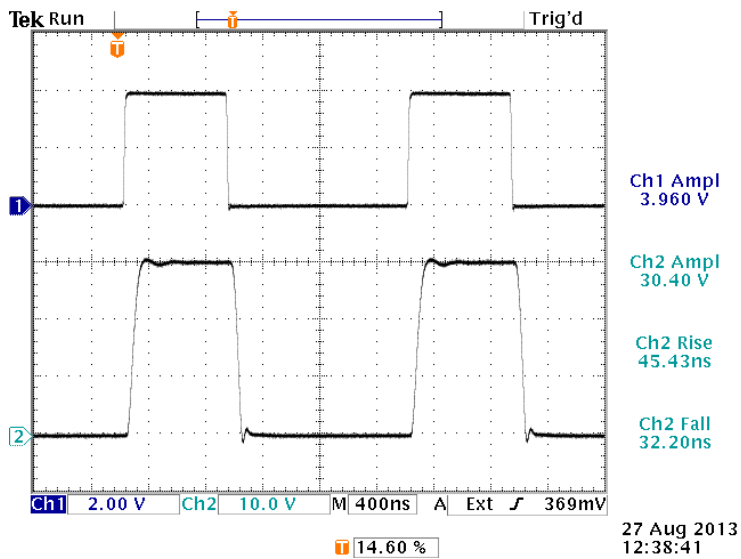

info@avtechpulse.com - http://www.avtechpulse.com/

PERFORMANCE CHECKSHEET

Model: AV-143CP-PS-AC22
Type: Fixed-Gain Linear Amplifier
S.N.: 13062
Date: August 27, 2013

- a) Output Signal Amplitude: 0 to +30V
- b) Gain: +7.5 V/V
- c) Rise Time (20%-80%): < 60 ns
- d) Fall Time (80%-20%): < 60 ns
- e) PRF: N/A
- f) Jitter, Stability: OK
- g) Prime Power: 100-240V AC, 50-60 Hz.

Top: +4V in. 2 V/div, 400 ns/div.

Bottom: +30V out to 50 Ohms. 10 V/div, 400 ns/div.

References levels: 20%, 80%.