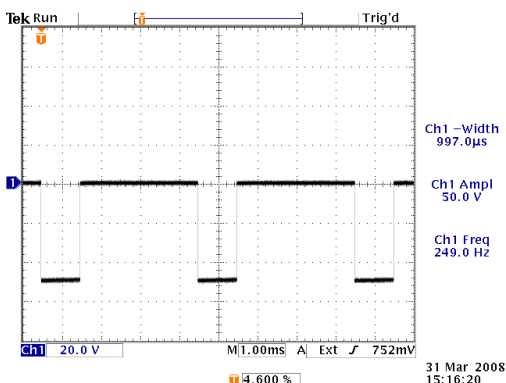

info@avtechpulse.com - http://www.avtechpulse.com/

PERFORMANCE CHECKSHEET

Model: AV-1015-B  
Type: General-Purpose Pulse Generator  
S.N.: 11997  
Date: March 31, 2008

-50V, Z<sub>OUT</sub>=2Ω, 50Ω load, PW = 1 ms, 250 Hz

+50V, Z<sub>OUT</sub>=50Ω, 50Ω load, PW = 50 ns, 5 MHz

-50V, Z<sub>OUT</sub>=2Ω, 50Ω load, PW = 20 ns, 5 MHz

- a) Output Signal Amplitude: 0 to ±50V
- b) Pulse Width (FWHM): 20 ns - 10 ms, 25% maximum duty cycle
- c) Rise Time (20%-80%): < 10 ns
- d) Fall Time (80%-20%): < 10 ns
- e) PRF: 10 Hz - 10 MHz
- f) Jitter, Stability: OK
- g) Prime Power: 100-240V AC, 50-60 Hz.