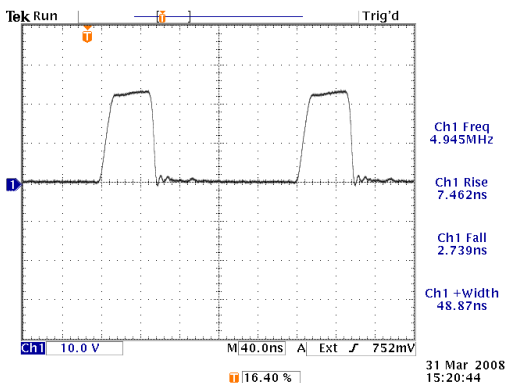

info@avtechpulse.com - http://www.avtechpulse.com/

PERFORMANCE CHECKSHEET

Model: AV-1015-B  
Type: General-Purpose Pulse Generator  
S.N.: 11997  
Date: March 31, 2008

-50V, Z<sub>OUT</sub>=2Ω, 50Ω load, PW = 1 ms, 250 Hz

+50V, Z<sub>OUT</sub>=50Ω, 50Ω load, PW = 50 ns, 5 MHz

-50V, Z<sub>OUT</sub>=2Ω, 50Ω load, PW = 20 ns, 5 MHz

- a) Output Signal Amplitude: 0 to ±50V
- b) Pulse Width (FWHM): 20 ns - 10 ms, 25% maximum duty cycle
- c) Rise Time (20%-80%): < 10 ns
- d) Fall Time (80%-20%): < 10 ns
- e) PRF: 10 Hz - 10 MHz
- f) Jitter, Stability: OK
- g) Prime Power: 100-240V AC, 50-60 Hz.