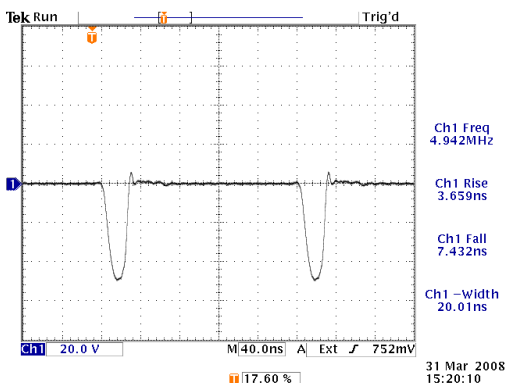

info@avtechpulse.com - http://www.avtechpulse.com/

PERFORMANCE CHECKSHEET

Model: AV-1015-B  
Type: General-Purpose Pulse Generator  
S.N.: 11997  
Date: March 31, 2008

-50V, Z<sub>OUT</sub>=2Ω, 50Ω load, PW = 1 ms, 250 Hz

+50V, Z<sub>OUT</sub>=50Ω, 50Ω load, PW = 50 ns, 5 MHz

-50V, Z<sub>OUT</sub>=2Ω, 50Ω load, PW = 20 ns, 5 MHz

- a) Output Signal Amplitude: 0 to ±50V
- b) Pulse Width (FWHM): 20 ns - 10 ms, 25% maximum duty cycle
- c) Rise Time (20%-80%): < 10 ns
- d) Fall Time (80%-20%): < 10 ns
- e) PRF: 10 Hz - 10 MHz
- f) Jitter, Stability: OK
- g) Prime Power: 100-240V AC, 50-60 Hz.