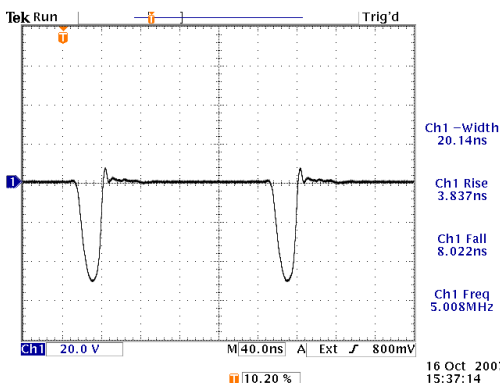

info@avtechpulse.com - http://www.avtechpulse.com/

PERFORMANCE CHECKSHEET

Model: AV-1015-B-R5  
Type: General-Purpose Pulse Generator  
S.N.: 11849  
Date: October 16, 2007

-50V, Z<sub>OUT</sub>=2Ω, 50Ω load, PW = 1 ms, 250 Hz

+50V, Z<sub>OUT</sub>=50Ω, 50Ω load, PW = 50 ns, 5 MHz

-50V, Z<sub>OUT</sub>=2Ω, 50Ω load, PW = 20 ns, 5 MHz

- a) Output Signal Amplitude: 0 to ±50V
- b) Pulse Width (FWHM): 20 ns - 10 ms, 25% maximum duty cycle
- c) Rise Time (20%-80%): < 10 ns
- d) Fall Time (80%-20%): < 10 ns
- e) PRF: 10 Hz - 10 MHz
- f) Jitter, Stability: OK
- g) Prime Power: 100-240V AC, 50-60 Hz.