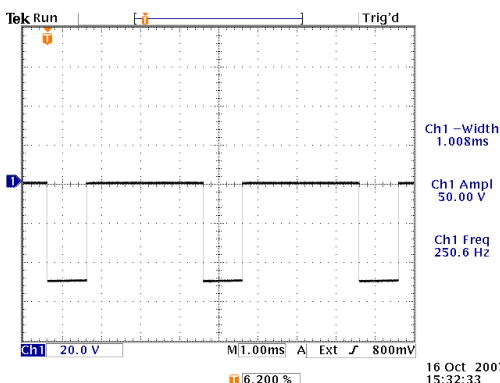

info@avtechpulse.com - http://www.avtechpulse.com/

PERFORMANCE CHECKSHEET

Model: AV-1015-B-R5  
Type: General-Purpose Pulse Generator  
S.N.: 11849  
Date: October 16, 2007

-50V, Z<sub>OUT</sub>=2Ω, 50Ω load, PW = 1 ms, 250 Hz

+50V, Z<sub>OUT</sub>=50Ω, 50Ω load, PW = 50 ns, 5 MHz

-50V, Z<sub>OUT</sub>=2Ω, 50Ω load, PW = 20 ns, 5 MHz

- a) Output Signal Amplitude: 0 to ±50V
- b) Pulse Width (FWHM): 20 ns - 10 ms, 25% maximum duty cycle
- c) Rise Time (20%-80%): < 10 ns
- d) Fall Time (80%-20%): < 10 ns
- e) PRF: 10 Hz - 10 MHz
- f) Jitter, Stability: OK
- g) Prime Power: 100-240V AC, 50-60 Hz.