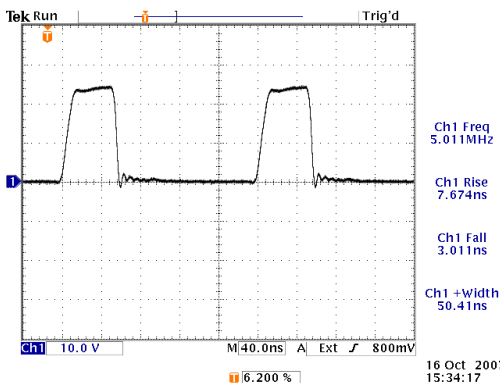

info@avtechpulse.com - http://www.avtechpulse.com/

PERFORMANCE CHECKSHEET

Model: AV-1015-B-R5  
Type: General-Purpose Pulse Generator  
S.N.: 11849  
Date: October 16, 2007

-50V, Z<sub>OUT</sub>=2Ω, 50Ω load, PW = 1 ms, 250 Hz

+50V, Z<sub>OUT</sub>=50Ω, 50Ω load, PW = 50 ns, 5 MHz

-50V, Z<sub>OUT</sub>=2Ω, 50Ω load, PW = 20 ns, 5 MHz

- a) Output Signal Amplitude: 0 to ±50V
- b) Pulse Width (FWHM): 20 ns - 10 ms, 25% maximum duty cycle
- c) Rise Time (20%-80%): < 10 ns
- d) Fall Time (80%-20%): < 10 ns
- e) PRF: 10 Hz - 10 MHz
- f) Jitter, Stability: OK
- g) Prime Power: 100-240V AC, 50-60 Hz.