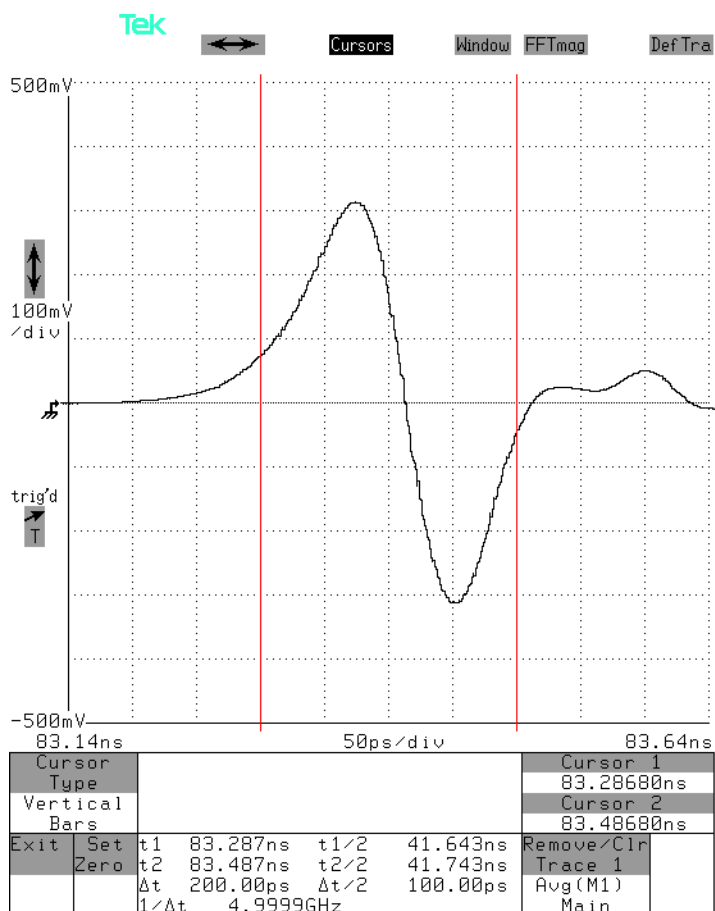

info@avtechpulse.com - http://www.avtechpulse.com/

PERFORMANCE CHECKSHEET

Model: AVE2-5000
Type: Ultra-High-Speed Monocycle Generator
S.N.: 11819
Date: August 28, 2007

- a) Output Signal Amplitude: > 4 V_{PEAK-TO-PEAK}
- b) Center Frequency: 5000 MHz
- c) PRF: 1 Hz - 1 MHz
- d) Jitter, Stability: OK
- e) Prime Power: +15V DC.

Output at 100 kHz PRF. 1 V/div (100 mV/div × 20 dB),
50 ps/div.

Measured 1/Δt ≈ 5 GHz.