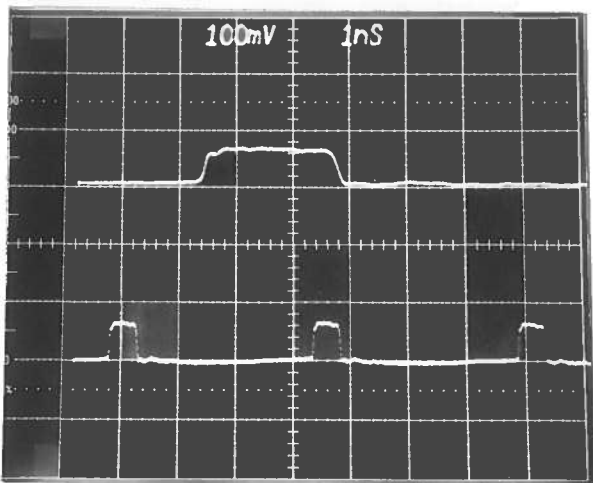

PERFORMANCE CHECKSHEET

Model: *AVN-W1-CP*

S.N.: *11374*

Date: *DEC 12 2005*

40 dB ATTEN - 10V/DIV

*① 1 NS/DIV, PW
 NORMAL AMPL.
 PRF ≈ 55 MHz*

② AS ① BUT 5 NS/DIV

a) Output Signal Amplitude:

0 TO +5V (7050V)

b) Pulse Width:

0.2 TO 2.5 ns

c) Rise Time (20%-80%):

≤ 100 ps

d) Fall Time (80%-20%):

≤ 100 ps

e) PRF: