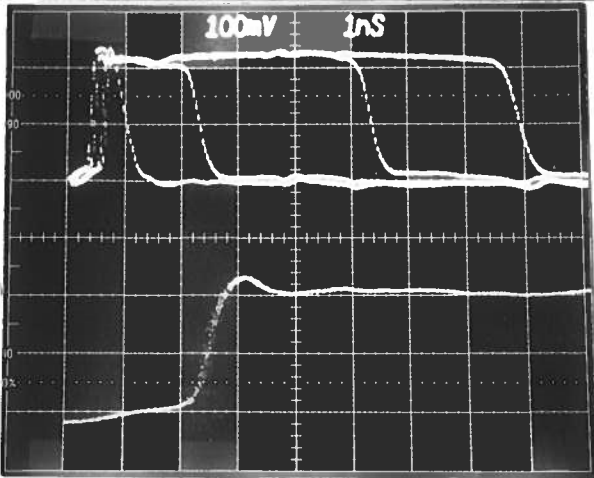

PERFORMANCE CHECKSHEET

Model: *AVPP-2-C-P-EA-50-M-AK1*

S.N.: *11340*

Date: *NOV 15 2005*

a) Output Signal Amplitude:
0 TO +20V (TO 50Ω)

b) Pulse Width(FWHM):
0.4 TO 100 NS

c) Rise Time (20%-80%):
≤ 200 ps

d) Fall Time (80%-20%):
≤ 300 ps