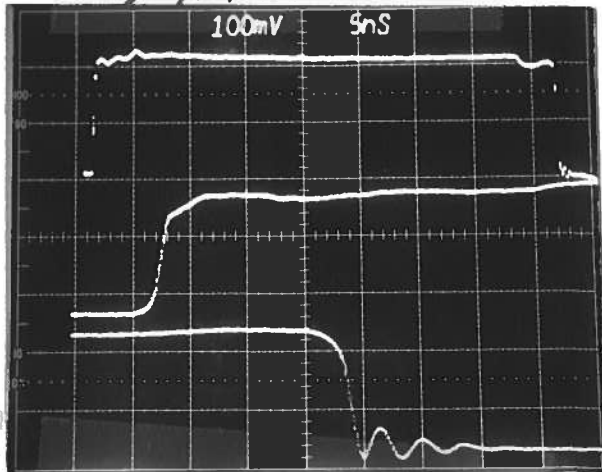

PERFORMANCE CHECKSHEET

Model: *AVPP-2-C-P-EA-50-M-AK1*

S.N.: *11340*

Date: *NOV 15 2005*

a) Output Signal Amplitude:
0 TO +20V (TO 50Ω)

b) Pulse Width(FWHM):
0.4 TO 100 NS

c) Rise Time (20%-80%):
≤ 200 ps

d) Fall Time (80%-20%):
≤ 300 ps

e) PRF:
0 TO 100 KHz

f) Jitter, Stability:
OK

g) Prime Power:
*100-240V
 50-60Hz*

[Signature]

*0.4 TO 8NS RANGE, 10V/DIV
 ① 1 NS/DIV, PW VARIED FROM
 MIN TO MAX.
 ② 200 ps/DIV RISE TIME*

*8 TO 100 NS RANGE, 10V/DIV
 ③ 5 NS/DIV
 ④ 500 ps/DIV, RISE TIME
 ⑤ 500 ps/DIV FALL TIME*