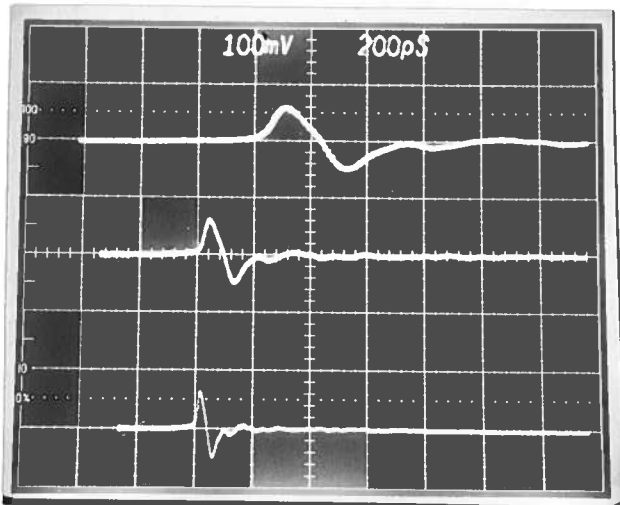

PERFORMANCE CHECKSHEET

Model: AVE-2200

S.N.: 11229

Date: JULY 28 2005

a) Output Signal Amplitude:

$\geq 10 V_{pp}$ (to 50 Ω)

b) Pulse Width(FWHM):

2200 ns

c) Rise Time (20%-80%):

NA

d) Fall Time (80%-20%):

NA

e) PRF:

0 to 1 MHz

f) Jitter, Stability:

OK

g) Prime Power:

+15 VDC
200 mA (max)

40 dB ATTN.: 10 V/DIV

① 200 ps/DIV

② 500 ps/DIV

③ 1 ns/DIV

PRF = 100 kHz.