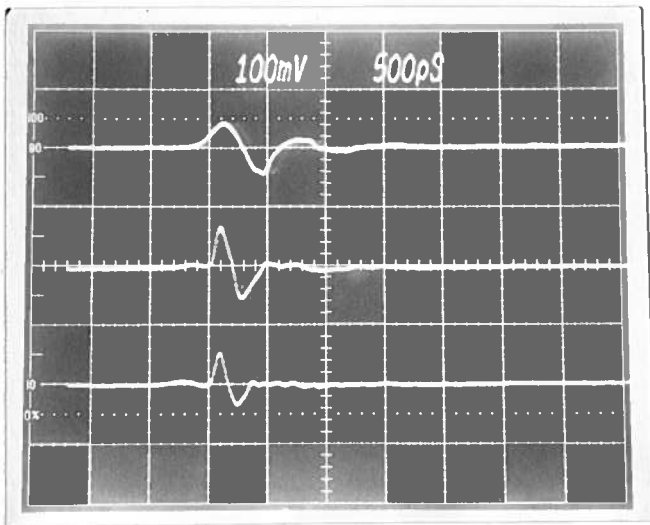

PERFORMANCE CHECKSHEET

Model: *AVET-C-1500-3000*

S.N.: *11217*

Date: *JUNE 29 2005*

a) Output Signal Amplitude:

≥ 10 VOLTS

b) Pulse Width(FWHM):

1500 - 3000 nS

c) Rise Time (20%-80%):

NA

d) Fall Time (80%-20%):

NA

e) PRF:

0 to 1 MHz

f) Jitter, Stability:

OK

g) Prime Power:

*100 - 240V
50 - 60 Hz*

40 dB ATTN.: 10V/DIV

① MIN F

② MID RANGE F

③ MAX F.

PRF = 100 KHz.