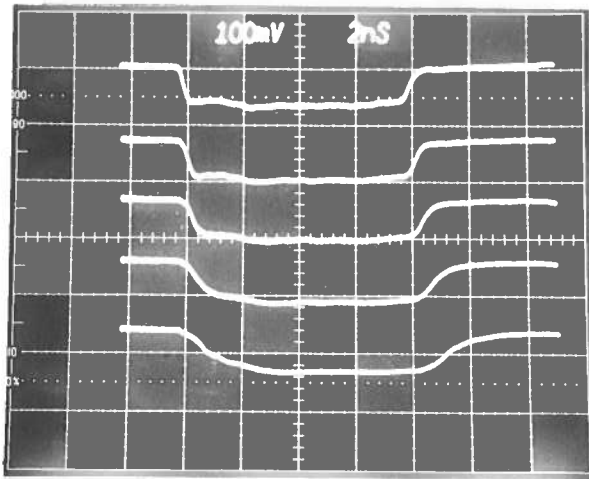

PERFORMANCE CHECKSHEET

Model: *AVD-9C-C-N-EA-TR-MTLB*

S.N.: *11034*

Date: *NOV 16 2004*

a) Output Signal Amplitude:

0.3 0 TO -100 mA

b) Pulse Width

0.4 1 TO 10 ns

c) Rise Time (20%-80%):

1.2 2.0 0.3 TO 2 ns

d) Fall Time (80%-20%):

0.6 TO 2 ns

e) PRF:

0 TO 25 MHz

f) Jitter, Stability:

OK

g) Prime Power:

*100 - 240 V
50 - 60 Hz*

*40 dB ATTN = -10 V/DIV
RISE TIME ON ALL
5 SETTINGS
PRF = 12 MHz*