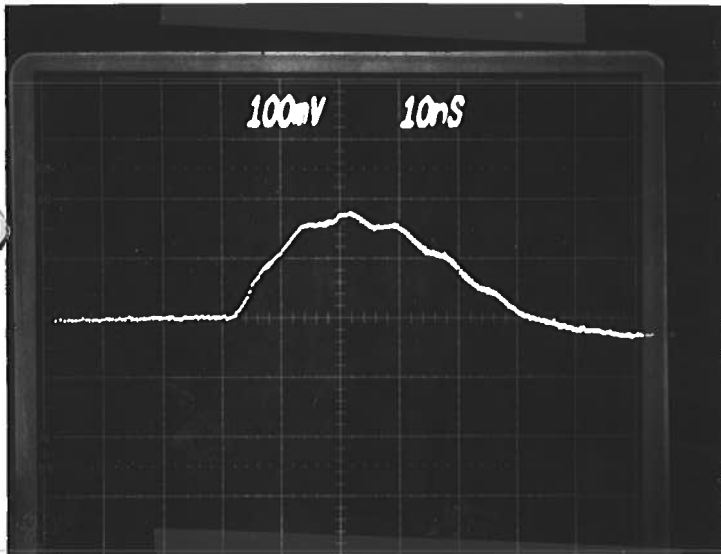

PULSE GENERATOR

PERFORMANCE CHECK

Model: *AVO-1-PS-P*

S.N.: *4395*

Date: *JUN 22 88*

- a) Output signal amplitude:
+25 TO -100 AMPS
- b) Pulse width:
≤ 25 NPER
- c) Rise time:
NA
- d) Fall time:
2A
- e) PRF:
0 40 1.0 KHz
- f) Jitter, stability:
OK
- g) Prime power:

*≈ 60 AMP/DIV
500 KHz PRF*

*120/240 V
50-60 Hz*