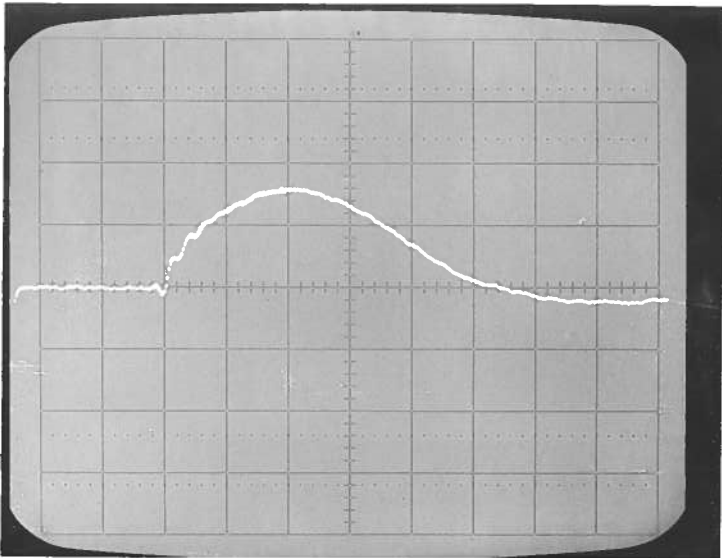

PULSE GENERATOR
PERFORMANCE CHECK

Model: *AVO-1-P*

S.N.: *2387*

Date: *ANNY 7 85*

- a) Output signal amplitude:
25 TO 100 AmPS
- b) Pulse width:
~25 μ SEC.
- c) Rise time:
NA
- d) Fall time:
NA
- e) PRF:
0 TO 1 kHz
- f) Jitter, stability:
OK
- g) Prime power:

*~ 60 AmPS DIU
10 NSEC DIU
1 kHz*

+ 15 \pm 1.0 VOLT

200 mA (MAX)