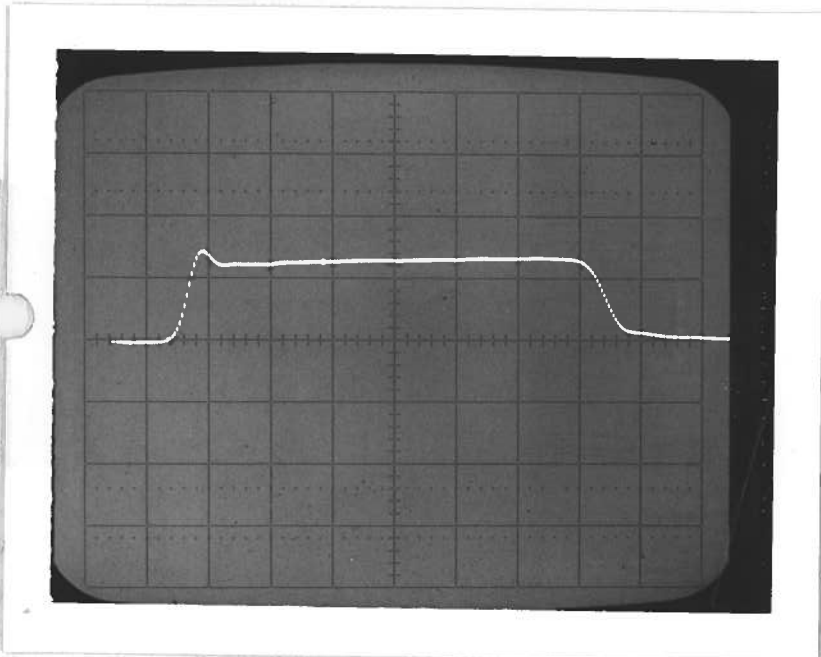

PULSE GENERATOR

PERFORMANCE CHECK

Model: *AVI-MP-1*

S.N.: *1486*

Date: *SEPT 26 83*

- a) Output signal amplitude:  
*7, ± 40V*
- b) Pulse width:  
*1 TO 100 NSEC*
- c) Rise time:  
*< 500 PSEC*
- d) Fall time:  
*< 2 NSEC*
- e) PRF:  
*SEE FILE 1+2*
- f) Jitter, stability:  
*OK*
- g) Prime power:

*3.2 VOLTS/DIV*  
*1.0 NSEC/DIV*  
*40 KHZ*

*± 15% 1.0*  
*150 mA (MAX)*  
*dy*