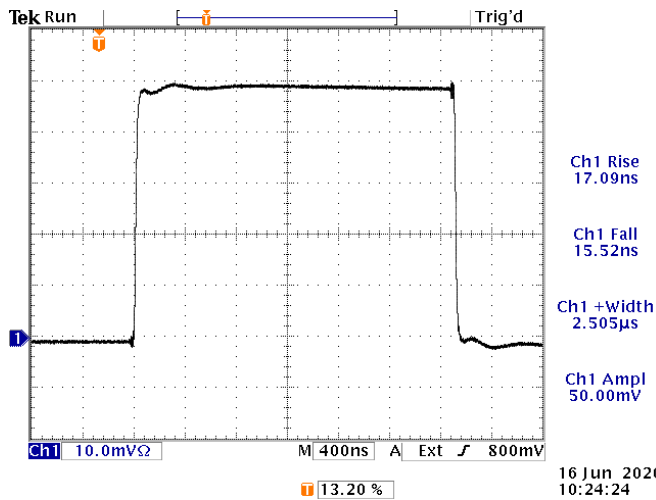

PERFORMANCE CHECKSHEET

Model: AVX-TEK2-SB1  
Type: Shorting Bar Accessory for AVR-3-PW-TEK2-C-P Pulsers  
S.N.: 14011  
Date: June 16, 2020

Output of a A6303 probe and AM503B amplifier, viewed with TDS3052B scope.

The A6303 probe is clamped to the AVX-TEK2-SB1 shorting bar.

The pulse is generated by a AVR-3-PW-TEK2-C-P pulser.

References levels: 20%, 80%.