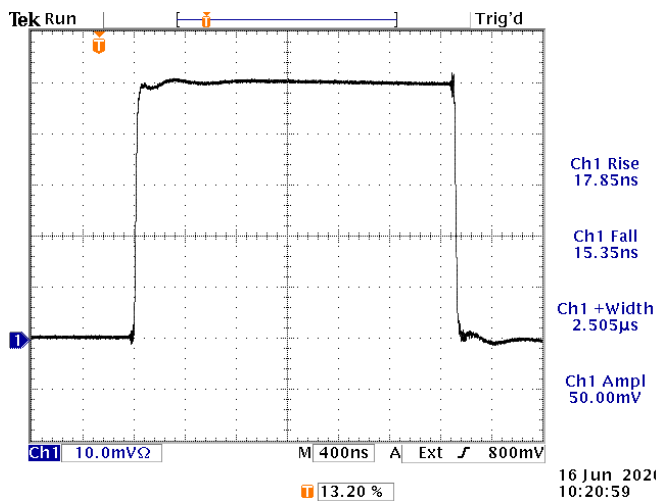

PERFORMANCE CHECKSHEET

Model: AVX-TEK2-SB1
Type: Shorting Bar Accessory for AVR-3-PW-TEK2-C-P Pulsers
S.N.: 14010
Date: June 16, 2020

Output of a A6303 probe and AM503B amplifier, viewed with TDS3052B scope.

The A6303 probe is clamped to the AVX-TEK2-SB1 shorting bar.

The pulse is generated by a AVR-3-PW-TEK2-C-P pulser.

References levels: 20%, 80%.