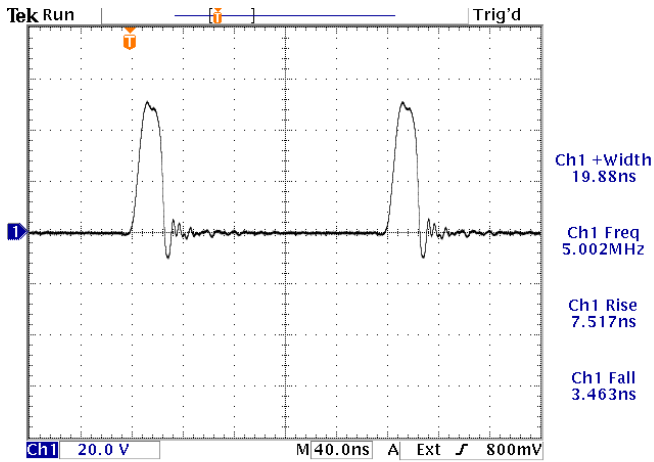

31 Jan 2023  
10:41:20

5 MHz, 20 ns, +50V, into 50 $\Omega$ .  
20V/div, 40 ns/div.

- a) Output Signal Amplitude: up to  $\pm 50V$
- b) Pulse Width (FWHM): 20 ns - 10 ms, 25% maximum duty cycle
- c) Rise Time (20%-80%): < 10 ns
- d) Fall Time (80%-20%): < 10 ns
- e) PRF: 10 Hz - 10 MHz
- f) Jitter, Stability: OK
- g) Prime Power: 100-240V AC, 50-60 Hz.

31 Jan 2023  
10:42:29

100 kHz, 500 ns, -50V, into 50 $\Omega$ .  
20V/div, 100 ns/div.

31 Jan 2023  
10:43:46

10 Hz, 10 ms, +50V, into 50 $\Omega$ .  
20V/div, 2 ms/div.

Reference levels: 20%, 80%.