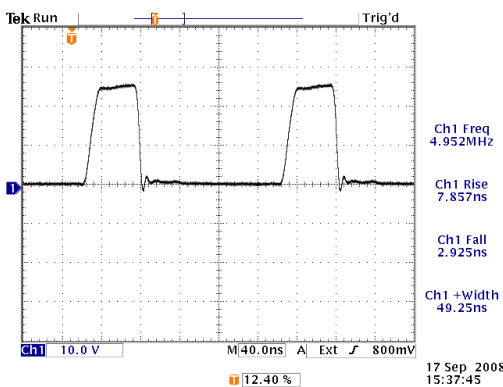

info@avtechpulse.com - http://www.avtechpulse.com/

PERFORMANCE CHECKSHEET

Model: AV-1015-B
Type: General-Purpose Pulse Generator
S.N.: 12115
Date: September 17, 2008

-50V, Z_{OUT}=2Ω, 50Ω load, PW = 1 ms, 250 Hz

+50V, Z_{OUT}=50Ω, 50Ω load, PW = 50 ns, 5 MHz

-50V, Z_{OUT}=2Ω, 50Ω load, PW = 20 ns, 5 MHz

- a) Output Signal Amplitude: 0 to ±50V
- b) Pulse Width (FWHM): 20 ns - 10 ms, 25% maximum duty cycle
- c) Rise Time (20%-80%): < 10 ns
- d) Fall Time (80%-20%): < 10 ns
- e) PRF: 10 Hz - 10 MHz
- f) Jitter, Stability: OK
- g) Prime Power: 100-240V AC, 50-60 Hz.