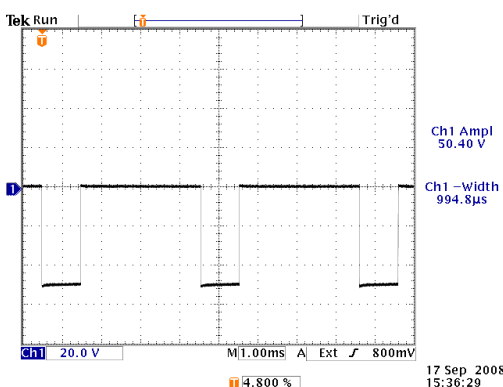

info@avtechpulse.com - http://www.avtechpulse.com/

PERFORMANCE CHECKSHEET

Model: AV-1015-B
Type: General-Purpose Pulse Generator
S.N.: 12115
Date: September 17, 2008

-50V, Z_{OUT}=2Ω, 50Ω load, PW = 1 ms, 250 Hz

+50V, Z_{OUT}=50Ω, 50Ω load, PW = 50 ns, 5 MHz

-50V, Z_{OUT}=2Ω, 50Ω load, PW = 20 ns, 5 MHz

- a) Output Signal Amplitude: 0 to ±50V
- b) Pulse Width (FWHM): 20 ns - 10 ms, 25% maximum duty cycle
- c) Rise Time (20%-80%): < 10 ns
- d) Fall Time (80%-20%): < 10 ns
- e) PRF: 10 Hz - 10 MHz
- f) Jitter, Stability: OK
- g) Prime Power: 100-240V AC, 50-60 Hz.