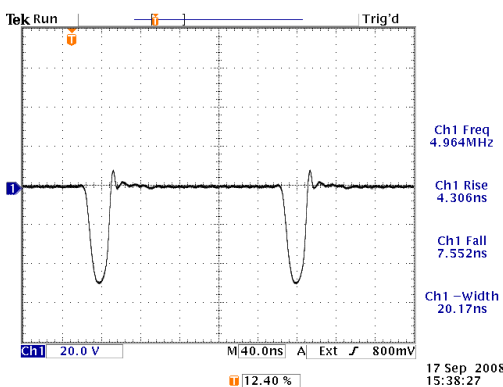

info@avtechpulse.com - http://www.avtechpulse.com/

PERFORMANCE CHECKSHEET

Model: AV-1015-B
Type: General-Purpose Pulse Generator
S.N.: 12115
Date: September 17, 2008

-50V, Z_{OUT}=2Ω, 50Ω load, PW = 1 ms, 250 Hz

+50V, Z_{OUT}=50Ω, 50Ω load, PW = 50 ns, 5 MHz

-50V, Z_{OUT}=2Ω, 50Ω load, PW = 20 ns, 5 MHz

- a) Output Signal Amplitude: 0 to ±50V
- b) Pulse Width (FWHM): 20 ns - 10 ms, 25% maximum duty cycle
- c) Rise Time (20%-80%): < 10 ns
- d) Fall Time (80%-20%): < 10 ns
- e) PRF: 10 Hz - 10 MHz
- f) Jitter, Stability: OK
- g) Prime Power: 100-240V AC, 50-60 Hz.