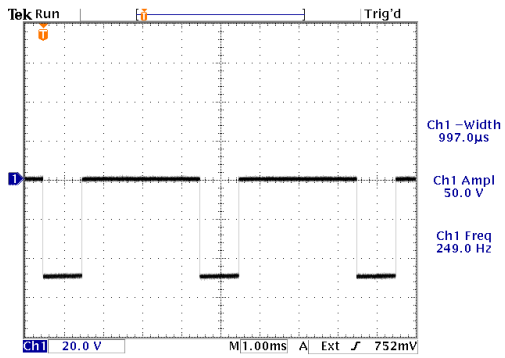

info@avtechpulse.com - http://www.avtechpulse.com/

PERFORMANCE CHECKSHEET

Model: AV-1015-B
Type: General-Purpose Pulse Generator
S.N.: 11997
Date: March 31, 2008

-50V, Z_{OUT}=2Ω, 50Ω load, PW = 1 ms, 250 Hz

+50V, Z_{OUT}=50Ω, 50Ω load, PW = 50 ns, 5 MHz

-50V, Z_{OUT}=2Ω, 50Ω load, PW = 20 ns, 5 MHz

- a) Output Signal Amplitude: 0 to ±50V
- b) Pulse Width (FWHM): 20 ns - 10 ms, 25% maximum duty cycle
- c) Rise Time (20%-80%): < 10 ns
- d) Fall Time (80%-20%): < 10 ns
- e) PRF: 10 Hz - 10 MHz
- f) Jitter, Stability: OK
- g) Prime Power: 100-240V AC, 50-60 Hz.