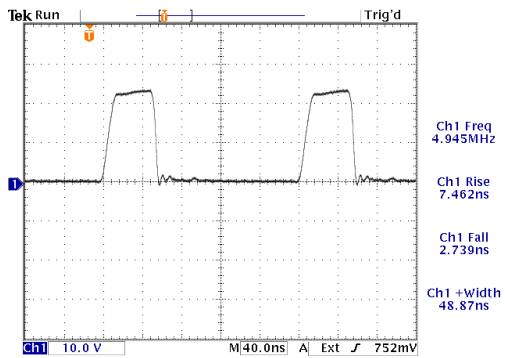

info@avtechpulse.com - http://www.avtechpulse.com/

PERFORMANCE CHECKSHEET

Model: AV-1015-B
Type: General-Purpose Pulse Generator
S.N.: 11997
Date: March 31, 2008

-50V, Z_{OUT}=2Ω, 50Ω load, PW = 1 ms, 250 Hz

+50V, Z_{OUT}=50Ω, 50Ω load, PW = 50 ns, 5 MHz

-50V, Z_{OUT}=2Ω, 50Ω load, PW = 20 ns, 5 MHz

- a) Output Signal Amplitude: 0 to ±50V
- b) Pulse Width (FWHM): 20 ns - 10 ms, 25% maximum duty cycle
- c) Rise Time (20%-80%): < 10 ns
- d) Fall Time (80%-20%): < 10 ns
- e) PRF: 10 Hz - 10 MHz
- f) Jitter, Stability: OK
- g) Prime Power: 100-240V AC, 50-60 Hz.