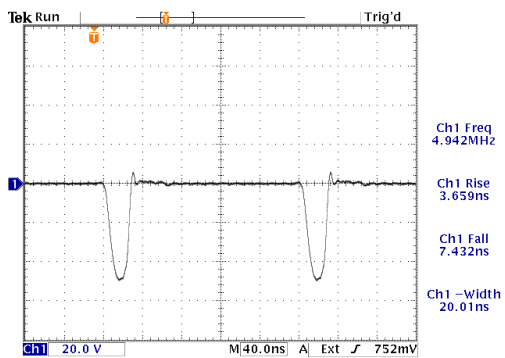

info@avtechpulse.com - http://www.avtechpulse.com/

PERFORMANCE CHECKSHEET

Model: AV-1015-B
Type: General-Purpose Pulse Generator
S.N.: 11997
Date: March 31, 2008

-50V, Z_{OUT}=2Ω, 50Ω load, PW = 1 ms, 250 Hz

+50V, Z_{OUT}=50Ω, 50Ω load, PW = 50 ns, 5 MHz

-50V, Z_{OUT}=2Ω, 50Ω load, PW = 20 ns, 5 MHz

- a) Output Signal Amplitude: 0 to ±50V
- b) Pulse Width (FWHM): 20 ns - 10 ms, 25% maximum duty cycle
- c) Rise Time (20%-80%): < 10 ns
- d) Fall Time (80%-20%): < 10 ns
- e) PRF: 10 Hz - 10 MHz
- f) Jitter, Stability: OK
- g) Prime Power: 100-240V AC, 50-60 Hz.