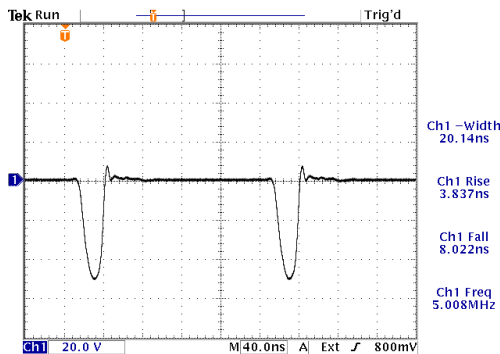

info@avtechpulse.com - http://www.avtechpulse.com/

PERFORMANCE CHECKSHEET

Model: AV-1015-B-R5  
Type: General-Purpose Pulse Generator  
S.N.: 11849  
Date: October 16, 2007

-50V, Z<sub>OUT</sub>=2Ω, 50Ω load, PW = 1 ms, 250 Hz

+50V, Z<sub>OUT</sub>=50Ω, 50Ω load, PW = 50 ns, 5 MHz

-50V, Z<sub>OUT</sub>=2Ω, 50Ω load, PW = 20 ns, 5 MHz

- a) Output Signal Amplitude: 0 to ±50V
- b) Pulse Width (FWHM): 20 ns - 10 ms, 25% maximum duty cycle
- c) Rise Time (20%-80%): < 10 ns
- d) Fall Time (80%-20%): < 10 ns
- e) PRF: 10 Hz - 10 MHz
- f) Jitter, Stability: OK
- g) Prime Power: 100-240V AC, 50-60 Hz.