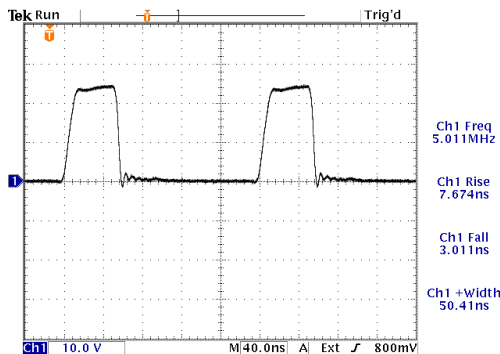

info@avtechpulse.com - http://www.avtechpulse.com/

PERFORMANCE CHECKSHEET

Model: AV-1015-B-R5  
Type: General-Purpose Pulse Generator  
S.N.: 11849  
Date: October 16, 2007

-50V, Z<sub>OUT</sub>=2Ω, 50Ω load, PW = 1 ms, 250 Hz

+50V, Z<sub>OUT</sub>=50Ω, 50Ω load, PW = 50 ns, 5 MHz

-50V, Z<sub>OUT</sub>=2Ω, 50Ω load, PW = 20 ns, 5 MHz

- a) Output Signal Amplitude: 0 to ±50V
- b) Pulse Width (FWHM): 20 ns - 10 ms, 25% maximum duty cycle
- c) Rise Time (20%-80%): < 10 ns
- d) Fall Time (80%-20%): < 10 ns
- e) PRF: 10 Hz - 10 MHz
- f) Jitter, Stability: OK
- g) Prime Power: 100-240V AC, 50-60 Hz.