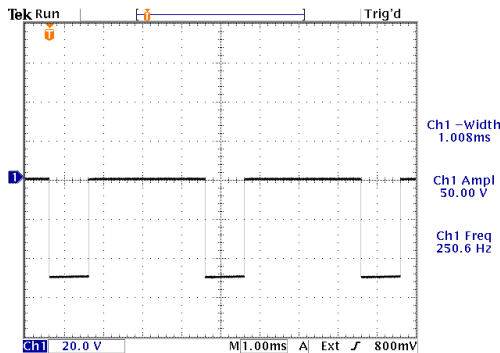

info@avtechpulse.com - http://www.avtechpulse.com/

PERFORMANCE CHECKSHEET

Model: AV-1015-B-R5  
Type: General-Purpose Pulse Generator  
S.N.: 11849  
Date: October 16, 2007

-50V, Z<sub>OUT</sub>=2Ω, 50Ω load, PW = 1 ms, 250 Hz

+50V, Z<sub>OUT</sub>=50Ω, 50Ω load, PW = 50 ns, 5 MHz

-50V, Z<sub>OUT</sub>=2Ω, 50Ω load, PW = 20 ns, 5 MHz

- a) Output Signal Amplitude: 0 to ±50V
- b) Pulse Width (FWHM): 20 ns - 10 ms, 25% maximum duty cycle
- c) Rise Time (20%-80%): < 10 ns
- d) Fall Time (80%-20%): < 10 ns
- e) PRF: 10 Hz - 10 MHz
- f) Jitter, Stability: OK
- g) Prime Power: 100-240V AC, 50-60 Hz.