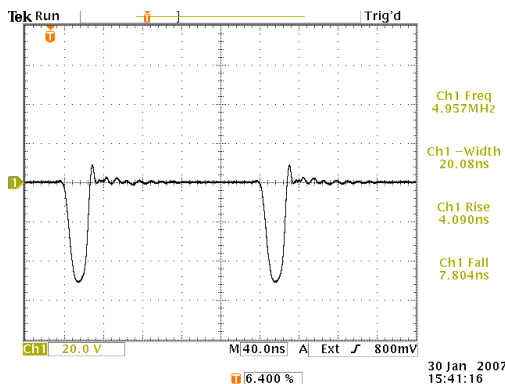

info@avtechpulse.com - http://www.avtechpulse.com/

PERFORMANCE CHECKSHEET

Model: AV-1015-B  
Type: General-Purpose Pulse Generator  
S.N.: 11665  
Date: January 30, 2007

-50V, Z<sub>OUT</sub>=2Ω, 50Ω load, PW = 1 ms, 250 Hz

+50V, Z<sub>OUT</sub>=50Ω, 50Ω load, PW = 50 ns, 5 MHz

-50V, Z<sub>OUT</sub>=2Ω, 50Ω load, near minimum PW, 5 MHz

- a) Output Signal Amplitude: 0 to ±50V
- b) Pulse Width (FWHM): 20 ns - 10 ms, 25% maximum duty cycle
- c) Rise Time (20%-80%): < 10 ns
- d) Fall Time (80%-20%): < 10 ns
- e) PRF: 10 Hz - 10 MHz
- f) Jitter, Stability: OK
- g) Prime Power: 100-240V AC, 50-60 Hz.