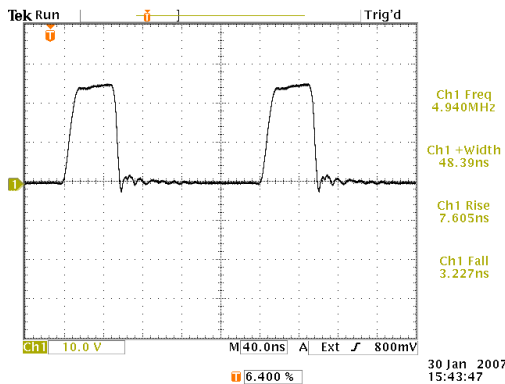

info@avtechpulse.com - http://www.avtechpulse.com/

PERFORMANCE CHECKSHEET

Model: AV-1015-B  
Type: General-Purpose Pulse Generator  
S.N.: 11665  
Date: January 30, 2007

-50V, Z<sub>OUT</sub>=2Ω, 50Ω load, PW = 1 ms, 250 Hz

+50V, Z<sub>OUT</sub>=50Ω, 50Ω load, PW = 50 ns, 5 MHz

-50V, Z<sub>OUT</sub>=2Ω, 50Ω load, near minimum PW, 5 MHz

- a) Output Signal Amplitude: 0 to ±50V
- b) Pulse Width (FWHM): 20 ns - 10 ms, 25% maximum duty cycle
- c) Rise Time (20%-80%): < 10 ns
- d) Fall Time (80%-20%): < 10 ns
- e) PRF: 10 Hz - 10 MHz
- f) Jitter, Stability: OK
- g) Prime Power: 100-240V AC, 50-60 Hz.