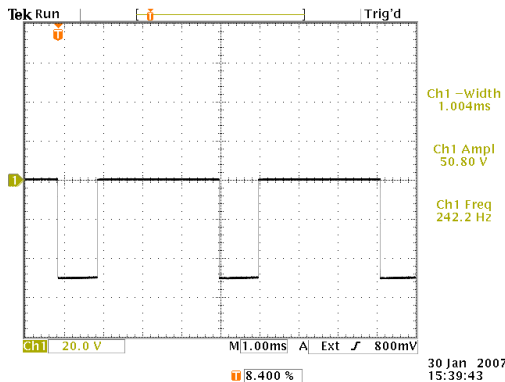

info@avtechpulse.com - http://www.avtechpulse.com/

PERFORMANCE CHECKSHEET

Model: AV-1015-B  
Type: General-Purpose Pulse Generator  
S.N.: 11665  
Date: January 30, 2007

-50V, Z<sub>OUT</sub>=2Ω, 50Ω load, PW = 1 ms, 250 Hz

+50V, Z<sub>OUT</sub>=50Ω, 50Ω load, PW = 50 ns, 5 MHz

-50V, Z<sub>OUT</sub>=2Ω, 50Ω load, near minimum PW, 5 MHz

- a) Output Signal Amplitude: 0 to ±50V
- b) Pulse Width (FWHM): 20 ns - 10 ms, 25% maximum duty cycle
- c) Rise Time (20%-80%): < 10 ns
- d) Fall Time (80%-20%): < 10 ns
- e) PRF: 10 Hz - 10 MHz
- f) Jitter, Stability: OK
- g) Prime Power: 100-240V AC, 50-60 Hz.