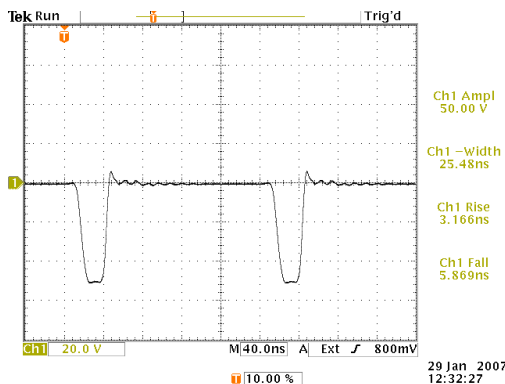

info@avtechpulse.com - http://www.avtechpulse.com/

PERFORMANCE CHECKSHEET

Model: AV-1015-B
Type: General-Purpose Pulse Generator
S.N.: 11664
Date: January 29, 2007

-50V, Z_{OUT}=2Ω, 50Ω load, PW = 1 ms, 250 Hz

+50V, Z_{OUT}=50Ω, 50Ω load, PW = 50 ns, 5 MHz

-50V, Z_{OUT}=2Ω, 50Ω load, near minimum PW, 5 MHz

- a) Output Signal Amplitude: 0 to ±50V
- b) Pulse Width (FWHM): 20 ns - 10 ms, 25% maximum duty cycle
- c) Rise Time (20%-80%): < 10 ns
- d) Fall Time (80%-20%): < 10 ns
- e) PRF: 10 Hz - 10 MHz
- f) Jitter, Stability: OK
- g) Prime Power: 100-240V AC, 50-60 Hz.