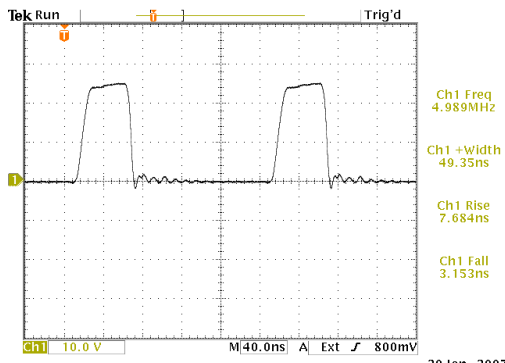

info@avtechpulse.com - http://www.avtechpulse.com/

PERFORMANCE CHECKSHEET

Model: AV-1015-B
Type: General-Purpose Pulse Generator
S.N.: 11664
Date: January 29, 2007

-50V, Z_{OUT}=2Ω, 50Ω load, PW = 1 ms, 250 Hz

+50V, Z_{OUT}=50Ω, 50Ω load, PW = 50 ns, 5 MHz

-50V, Z_{OUT}=2Ω, 50Ω load, near minimum PW, 5 MHz

- a) Output Signal Amplitude: 0 to ±50V
- b) Pulse Width (FWHM): 20 ns - 10 ms, 25% maximum duty cycle
- c) Rise Time (20%-80%): < 10 ns
- d) Fall Time (80%-20%): < 10 ns
- e) PRF: 10 Hz - 10 MHz
- f) Jitter, Stability: OK
- g) Prime Power: 100-240V AC, 50-60 Hz.