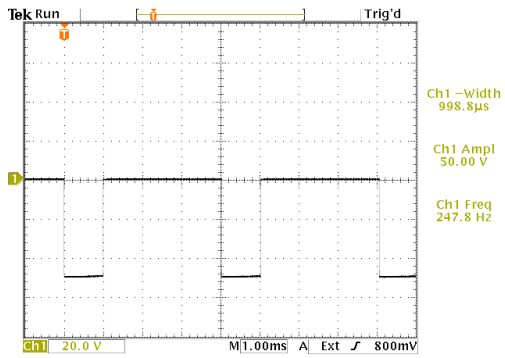

info@avtechpulse.com - http://www.avtechpulse.com/

PERFORMANCE CHECKSHEET

Model: AV-1015-B
Type: General-Purpose Pulse Generator
S.N.: 11664
Date: January 29, 2007

-50V, Z_{OUT}=2Ω, 50Ω load, PW = 1 ms, 250 Hz

+50V, Z_{OUT}=50Ω, 50Ω load, PW = 50 ns, 5 MHz

-50V, Z_{OUT}=2Ω, 50Ω load, near minimum PW, 5 MHz

- a) Output Signal Amplitude: 0 to ±50V
- b) Pulse Width (FWHM): 20 ns - 10 ms, 25% maximum duty cycle
- c) Rise Time (20%-80%): < 10 ns
- d) Fall Time (80%-20%): < 10 ns
- e) PRF: 10 Hz - 10 MHz
- f) Jitter, Stability: OK
- g) Prime Power: 100-240V AC, 50-60 Hz.