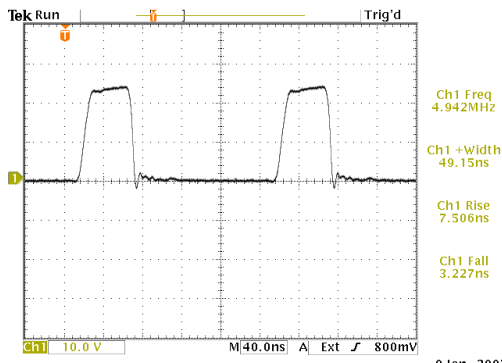

info@avtechpulse.com - http://www.avtechpulse.com/

PERFORMANCE CHECKSHEET

Model: AV-1015-B
Type: General-Purpose Pulse Generator
S.N.: 11636
Date: January 9, 2007

-50V, Z_{OUT}=2Ω, 50Ω load, PW = 1 ms, 250 Hz

+50V, Z_{OUT}=50Ω, 50Ω load, PW = 50 ns, 5 MHz

-50V, Z_{OUT}=2Ω, 50Ω load, near minimum PW, 10 MHz

- a) Output Signal Amplitude: 0 to ±50V
- b) Pulse Width (FWHM): 20 ns - 10 ms, 25% maximum duty cycle
- c) Rise Time (20%-80%): < 10 ns
- d) Fall Time (80%-20%): < 10 ns
- e) PRF: 10 Hz - 10 MHz
- f) Jitter, Stability: OK
- g) Prime Power: 100-240V AC, 50-60 Hz.