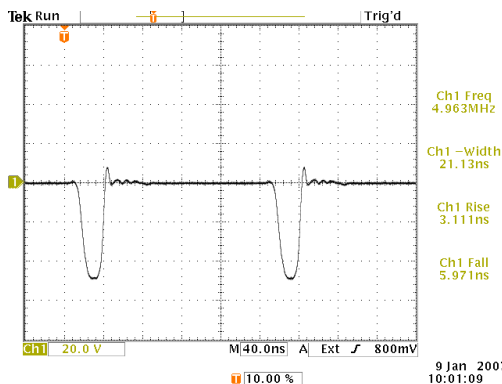

info@avtechpulse.com - http://www.avtechpulse.com/

PERFORMANCE CHECKSHEET

Model: AV-1015-B
Type: General-Purpose Pulse Generator
S.N.: 11636
Date: January 9, 2007

-50V, Z_{OUT}=2Ω, 50Ω load, PW = 1 ms, 250 Hz

+50V, Z_{OUT}=50Ω, 50Ω load, PW = 50 ns, 5 MHz

-50V, Z_{OUT}=2Ω, 50Ω load, near minimum PW, 10 MHz

- a) Output Signal Amplitude: 0 to ±50V
- b) Pulse Width (FWHM): 20 ns - 10 ms, 25% maximum duty cycle
- c) Rise Time (20%-80%): < 10 ns
- d) Fall Time (80%-20%): < 10 ns
- e) PRF: 10 Hz - 10 MHz
- f) Jitter, Stability: OK
- g) Prime Power: 100-240V AC, 50-60 Hz.