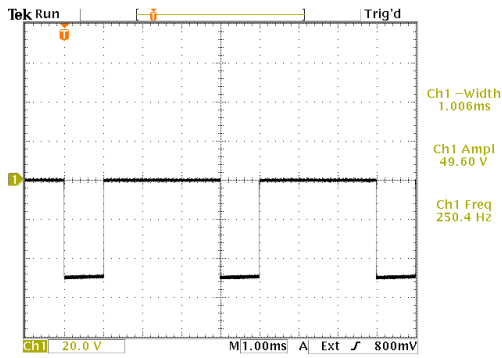

info@avtechpulse.com - http://www.avtechpulse.com/

PERFORMANCE CHECKSHEET

Model: AV-1015-B
Type: General-Purpose Pulse Generator
S.N.: 11636
Date: January 9, 2007

-50V, Z_{OUT}=2Ω, 50Ω load, PW = 1 ms, 250 Hz

+50V, Z_{OUT}=50Ω, 50Ω load, PW = 50 ns, 5 MHz

-50V, Z_{OUT}=2Ω, 50Ω load, near minimum PW, 10 MHz

- a) Output Signal Amplitude: 0 to ±50V
- b) Pulse Width (FWHM): 20 ns - 10 ms, 25% maximum duty cycle
- c) Rise Time (20%-80%): < 10 ns
- d) Fall Time (80%-20%): < 10 ns
- e) PRF: 10 Hz - 10 MHz
- f) Jitter, Stability: OK
- g) Prime Power: 100-240V AC, 50-60 Hz.