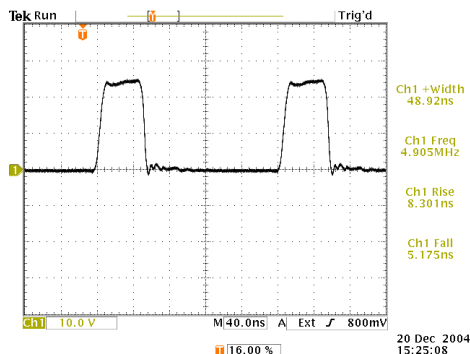

PERFORMANCE CHECKSHEET

Model: AV-1015-B-R5
S.N.: 11077
Date: December 20, 2004

-50V, Z_{OUT}=2Ω, 50Ω load, PW = 1 ms, 250 Hz

a) Output Signal Amplitude: 0 to ±50V

b) Pulse Width: 20 ns - 10 ms,
25% duty cycle

c) Rise Time: < 10 ns

d) Fall Time: < 10 ns

+50V, Z_{OUT}=50Ω, 50Ω load, PW = 50 ns, 5 MHz

e) PRF: 10 Hz - 10 MHz

f) Jitter, Stability: OK

g) Prime Power: 100-240V AC, 50-60 Hz.

-50V, Z_{OUT}=2Ω, 50Ω load, near minimum PW, 10 MHz