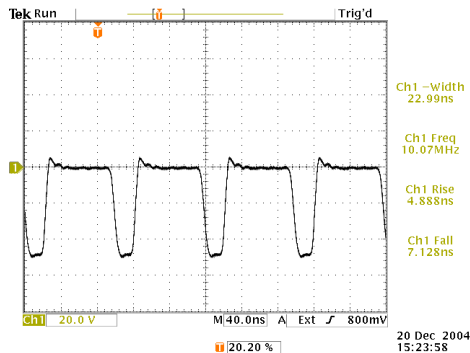

PERFORMANCE CHECKSHEET

Model: AV-1015-B-R5
S.N.: 11077
Date: December 20, 2004

-50V, Z_{OUT}=2Ω, 50Ω load, PW = 1 ms, 250 Hz

a) Output Signal Amplitude: 0 to ±50V

b) Pulse Width: 20 ns - 10 ms,
25% duty cycle

c) Rise Time: < 10 ns

d) Fall Time: < 10 ns

+50V, Z_{OUT}=50Ω, 50Ω load, PW = 50 ns, 5 MHz

e) PRF: 10 Hz - 10 MHz

f) Jitter, Stability: OK

g) Prime Power: 100-240V AC, 50-60 Hz.

-50V, Z_{OUT}=2Ω, 50Ω load, near minimum PW, 10 MHz

Reference levels: 10%, 90%