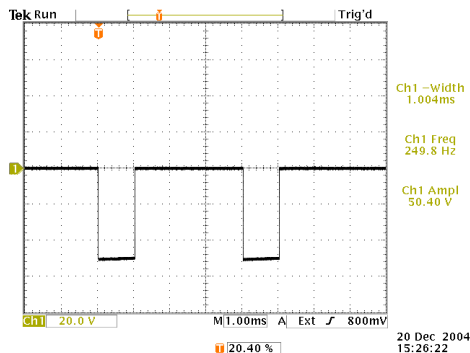

PERFORMANCE CHECKSHEET

Model: AV-1015-B-R5
S.N.: 11077
Date: December 20, 2004

-50V, Z_{OUT}=2Ω, 50Ω load, PW = 1 ms, 250 Hz

a) Output Signal Amplitude: 0 to ±50V

b) Pulse Width: 20 ns - 10 ms,
25% duty cycle

c) Rise Time: < 10 ns

d) Fall Time: < 10 ns

+50V, Z_{OUT}=50Ω, 50Ω load, PW = 50 ns, 5 MHz

e) PRF: 10 Hz - 10 MHz

f) Jitter, Stability: OK

g) Prime Power: 100-240V AC, 50-60 Hz.

-50V, Z_{OUT}=2Ω, 50Ω load, near minimum PW, 10 MHz