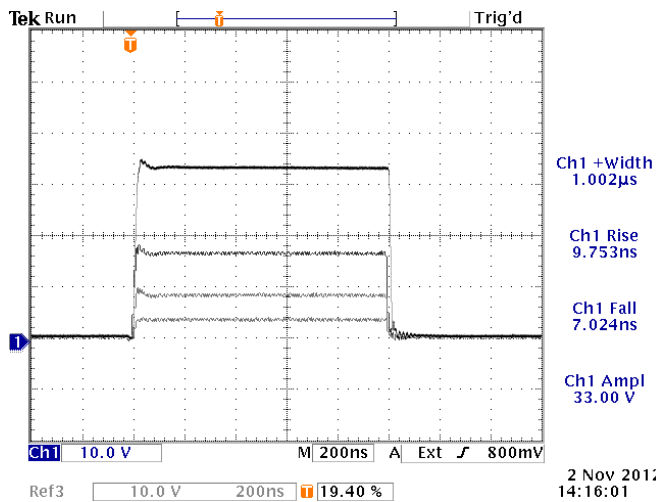

info@avtechpulse.com - http://www.avtechpulse.com/

PERFORMANCE CHECKSHEET

Model: AV-107C-B-P-OKA
Type: High Voltage Pulse Generator
S.N.: 12919
Date: November 2, 2012

100 Hz, 1 us, +1A, +2.5A, +5A and +10A into a 3.3Ω load. 10 V/div, 200 ns/div.

a) Output Signal Amplitude: up to +10A

b) Pulse Width (FWHM): 100 ns – 1 us

c) Rise Time (20%-80%): < 20 ns

d) Fall Time (80%-20%): < 20 ns

e) PRF: 1 Hz - 5000 Hz

f) Jitter, Stability: OK

g) Prime Power: 100-240V AC, 50-60 Hz.

Top: 100 Hz, 1 us, +10A into a 3.3Ω load.
Bottom: Monitor output (0.5V/A) into a 50Ω load.

References levels: 20%, 80%.