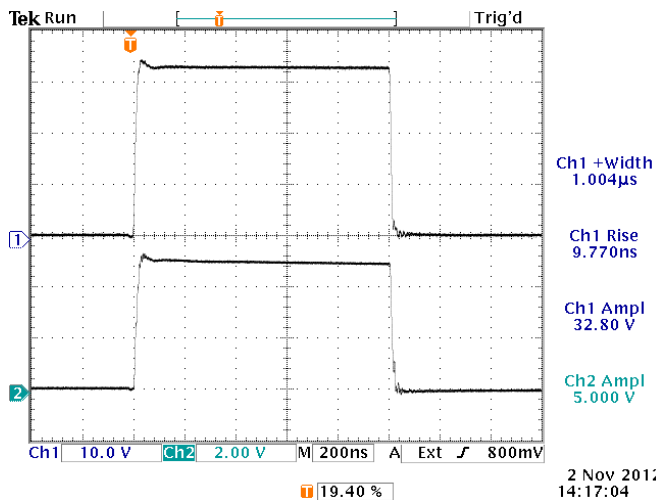

a) Output Signal Amplitude: up to +10A

b) Pulse Width (FWHM): 100 ns – 1 us

c) Rise Time (20%-80%): < 20 ns

d) Fall Time (80%-20%): < 20 ns

e) PRF: 1 Hz - 5000 Hz

f) Jitter, Stability: OK

g) Prime Power: 100-240V AC, 50-60 Hz.

Top: 100 Hz, 1 us, +10A into a 3.3Ω load.
Bottom: Monitor output (0.5V/A) into a 50Ω load.

References levels: 20%, 80%.