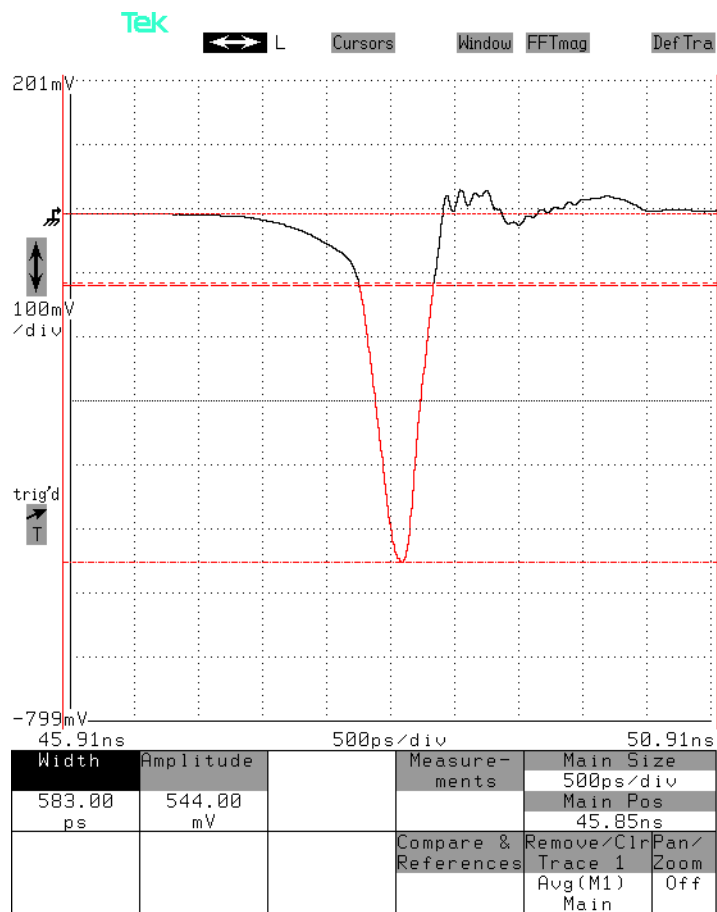

info@avtechpulse.com - http://www.avtechpulse.com/

PERFORMANCE CHECKSHEET

Model: AVMH-3-C-M-N
Type: Ultra-High-Speed Impulse Generator
S.N.: 12035
Date: July 10, 2008

At 12 MHz, maximum amplitude

500 ps/div. 10 V/div (100 mV × 40 dB):

a) Output Signal Amplitude: 0 to -50V

b) Pulse Width (at 20% rise): < 600 ps

c) Rise Time (20%-80%): N/A

d) Fall Time (80%-20%): N/A

e) PRF: 3 kHz – 25 MHz

f) Jitter, Stability: OK

g) Prime Power: 100-240V AC, 50-60 Hz.

References levels: 20%, 80%.