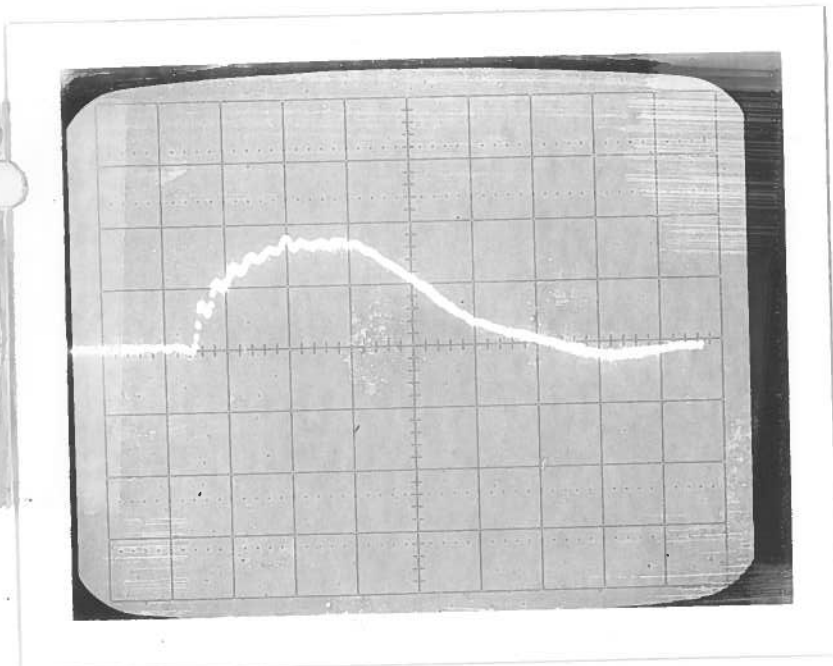

PULSE GENERATOR

PERFORMANCE CHECK

Model: **AUO-1**

S.N.: **950**

Date: **JUNE 28 82**

- a) Output signal amplitude: **25 TO 100 AMPs**
- b) Pulse width: **~ 25 nsec**
- c) Rise time: **NA**
- d) Fall time: **NA**
- e) PRF: **0 TO 1 KHz.**
- f) Jitter, stability: **OK**
- g) Prime power: **+ 15 ± 1.0 V**

6.7 AMP/DIV
10 NSEC/DIV.
1 KHz.

+ 15 ± 1.0 V
180 mA

AME