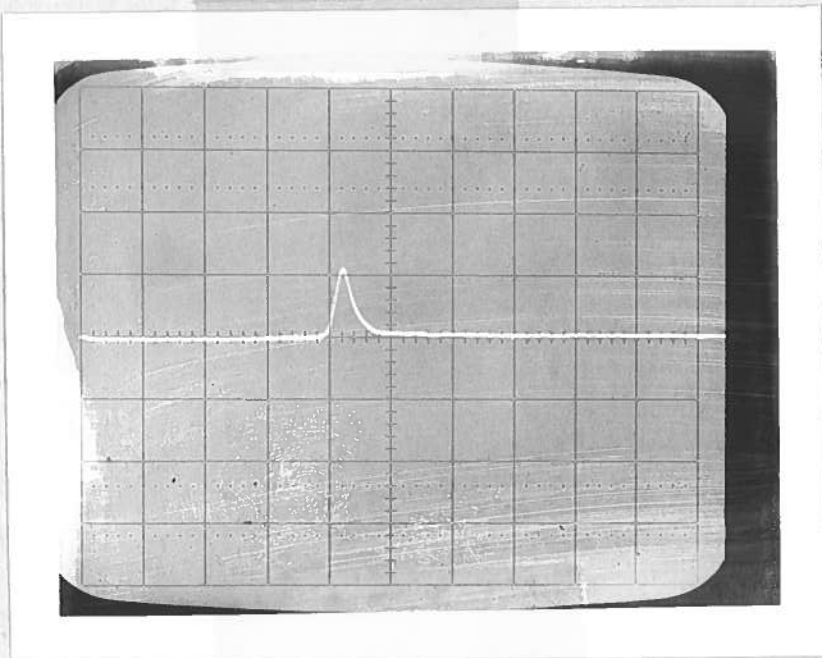

IMPULSE GENERATOR

PERFORMANCE CHECK

Model: *AVH-MPT*

S.N.: *644*

Date: *OCT 14 81*

1) Output signal amplitude:

*> 30 VOLTS*

2) Pulse width: