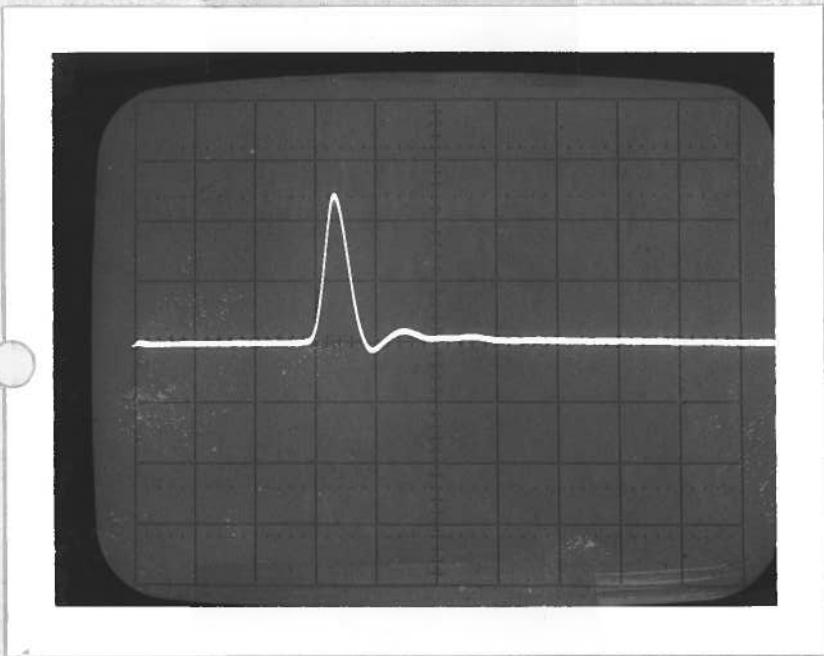

IMPULSE GENERATOR

PERFORMANCE CHECK

Model: *AV6-1-A-PS*

S.N.: *527*

Date: *MAY 30 81*

a) Output signal amplitude:

*0 to +250 V*

b) Pulse width: