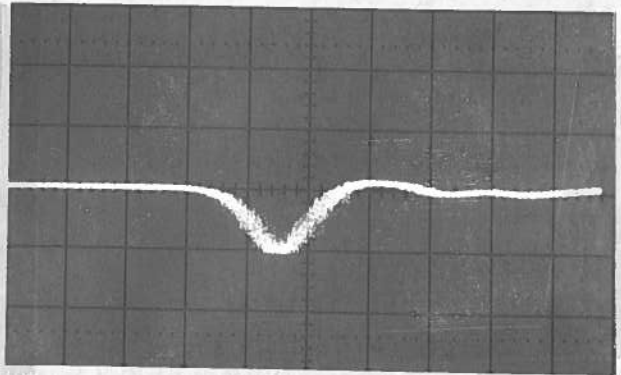

IMPULSE GENERATOR

PERFORMANCE CHECK

Model: AVH-S-1-A-05

S.N.: 482

Date: APRIL 14 81

a) Output signal amplitude:

0 TO -10V

b) Pulse width:

≈ 150 PSEC

c) Jitter, stability:

OK

d) Prime power:

+15 ± 1.0 VOLT

200 mA ~~max~~

A large, stylized handwritten signature in black ink, located in the bottom right corner of the page.