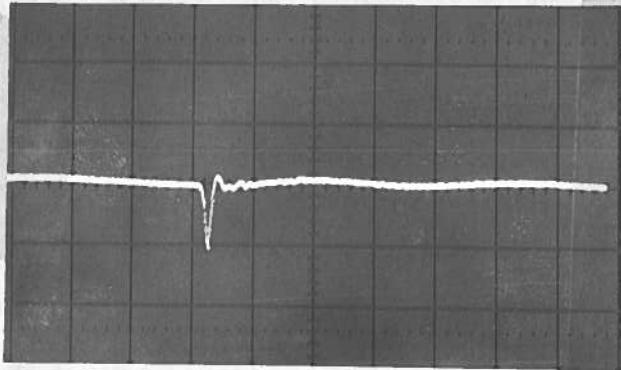

IMPULSE GENERATOR

PERFORMANCE CHECK

Model: AVH-S-1-A-05

S.N.: 482

Date: APRIL 14 81

a) Output signal amplitude:

0 TO -10V

b) Pulse width:

≈ 150 PSEC

c) Jitter, stability:

OK

d) Prime power:

+15 ± 1.0 VOLT

200 mA ~~max~~

A large, stylized handwritten signature in black ink, located in the bottom right corner of the page.