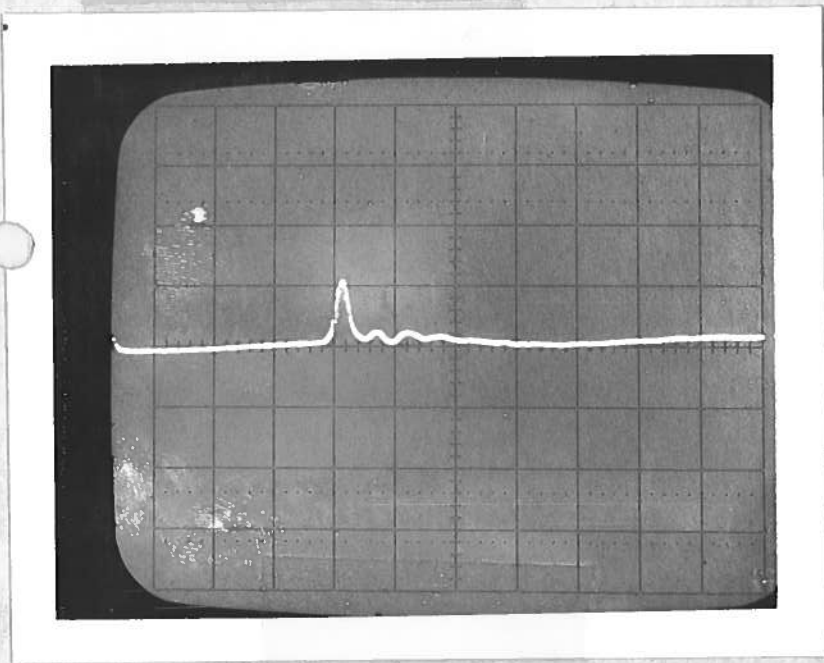

IMPULSE GENERATOR

PERFORMANCE CHECK

Model: AVH-5-1

S.N.: 445

Date: FEB 18 81

a) Output signal amplitude:

+ 11 VOLTS

b) Pulse width:

130 - 150 PSEC.

c) Jitter, stability:

OK

d) Prime power:

+ 15 ± 1.0 VOLT
150 mA (max)

10 VOLTS/cm.
500 PSEC/cm
400 KHZ.