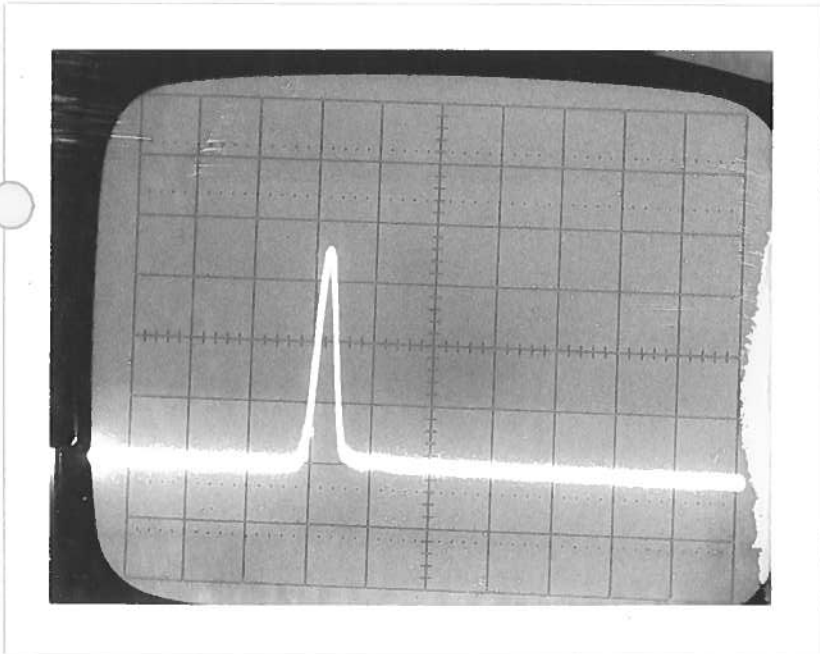

IMPULSE GENERATOR
PERFORMANCE CHECK

Model: AVH-5

S.N.: 188

Date: FEB 22 79

1.0 nsec / DIV
≈ 6 VOLTS / DIV.

a) Output signal amplitude:

> 20 VOLTS

b) Pulse width:

0.5 nsec
(10% RISE TIME)

c) Jitter, stability:

OK.

d) Prime power:

+15 ± 1 V

160 mA