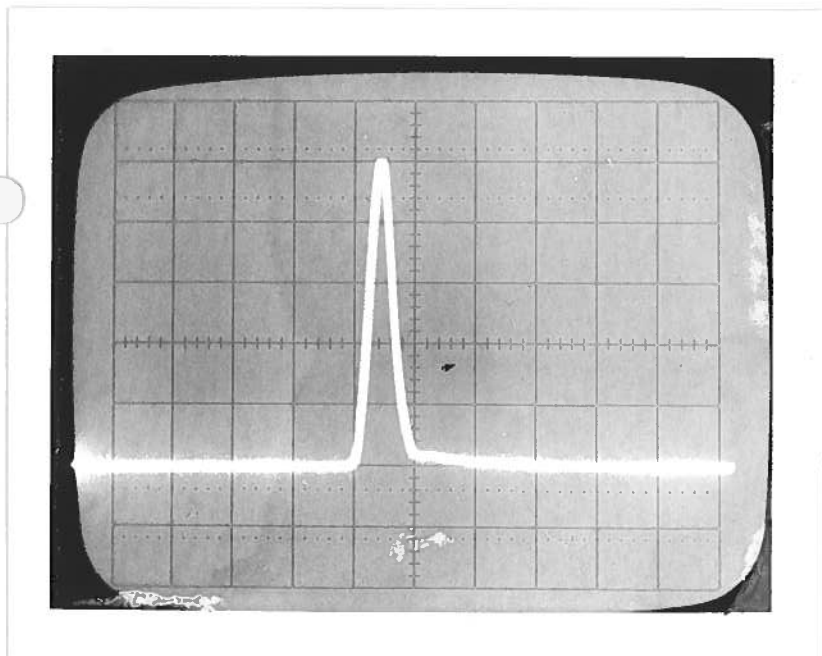

IMPULSE GENERATOR

PERFORMANCE CHECK

Model: *AVH-MPT*

S.N.: *178*

Date: *FEB 8 79*

a) Output signal amplitude:

*> 30 VOLTS*

b) Pulse width:

*≤ 1.0 nSEC*

c) Jitter, stability:

*OK*

d) Prime power:

*+15 ± 1 VOLTS*

*160 mA*

*1.0 nSEC/DIV*

*≈ 7.0 VOLTS/DIV*