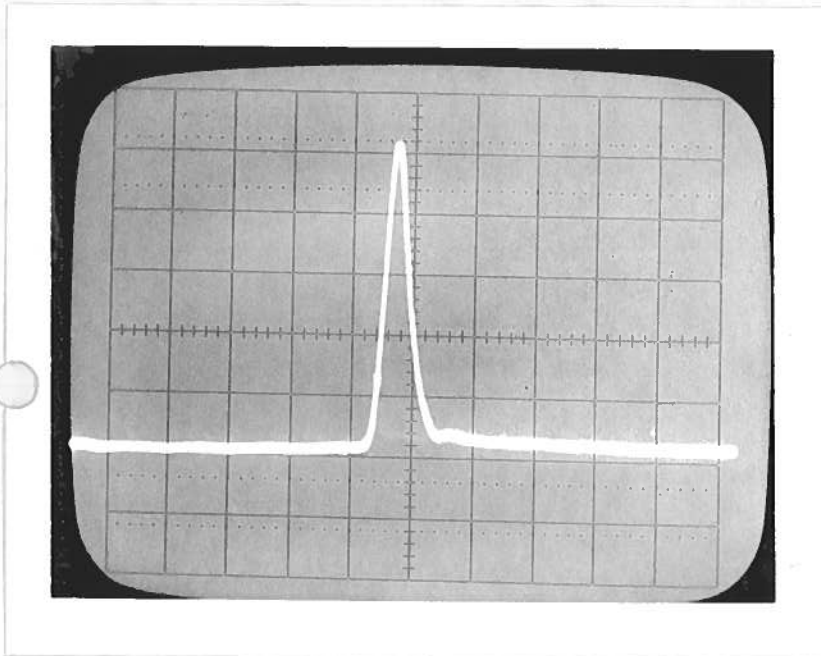

IMPULSE GENERATOR PERFORMANCE
CHECK

Model: AVH-M1

S.N.: 126

Date: 19/9/77

6 VOLTS/cm
1.0 nsec/cm.

a) Output signal amplitude:

31 VOLTS.

b) Pulse width:

≤ 1.0 nsec.

c) Prime power:

$+135 \pm 2$ VOLTS
4 mA.

d) Jitter, stability:

OK.