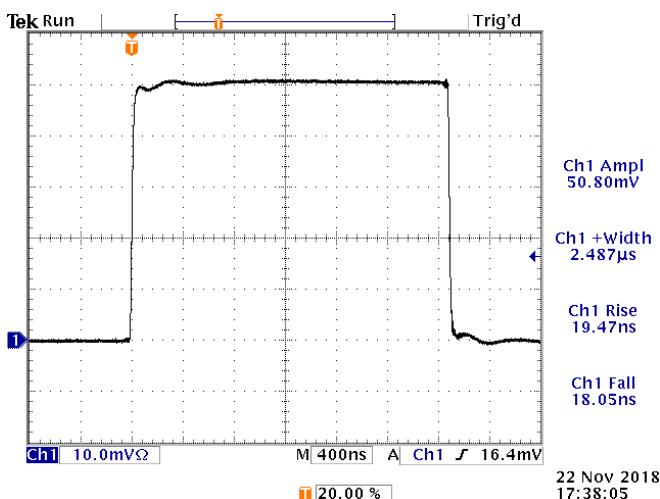

info@avtechpulse.com - http://www.avtechpulse.com/

PERFORMANCE CHECKSHEET

Model: AVX-TEK2-SB1
Type: Shorting Bar Accessory for AVR-3-PW-TEK2-C-P Pulsers
S.N.: 13827
Date: November 23, 2019

Output of a A6303 probe and AM503B amplifier, viewed with TDS3052B scope.

The A6303 probe is clamped to the AVX-TEK2-SB1 shorting bar.

The pulse is generated by a AVR-3-PW-TEK2-C-P pulser.

References levels: 20%, 80%.